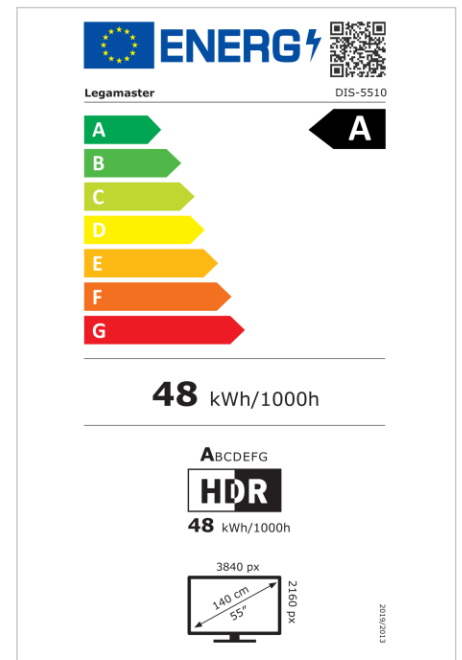

- Free OTA Updates
- Landscape/Portrait Support
- Haze level 25%
- Integrated Videowall tool up to 3x3
- Integrated rotation sensor
- Compatible with E-Share Casting solution
- Android 11
- USB-C (65W + DP 1.2)
- 1x HDMI Output
- 2x HDMI inputs

Art.No. **7-805110-55**

GTIN **8713797106887**

DISCOVER 2 professional display

DIS-5510

Display

- Display diagonal: 55 inch
- Display technology: LCD
- Panel type: IPS
- Backlight type: Direct LED
- Display resolution: 3840 x 2160 px | 4K Ultra HD
- Display brightness: 450 cd/m²
- Display number of colours: 1.073 billion colours
- Contrast ratio (static): 4000:1
- Display refresh rate: 60 fps
- Response time: 6.5 ms
- Viewing angle: H: 178° / V: 178°
- Display control: IR remote controller, Ethernet, RS-232C
- Lifespan: 50000 Hours
- Durability: 18/7
- Screen orientation: Landscape, Portrait

Power

- Power supply: AC | 100 - 240 V | 50/60 Hz
- Power consumption (sleep mode): 0.5 W
- Power consumption (standby): 0.5 W
- Energy efficiency class (HDR): A
- Energy efficiency scale: A to G

Operational conditions